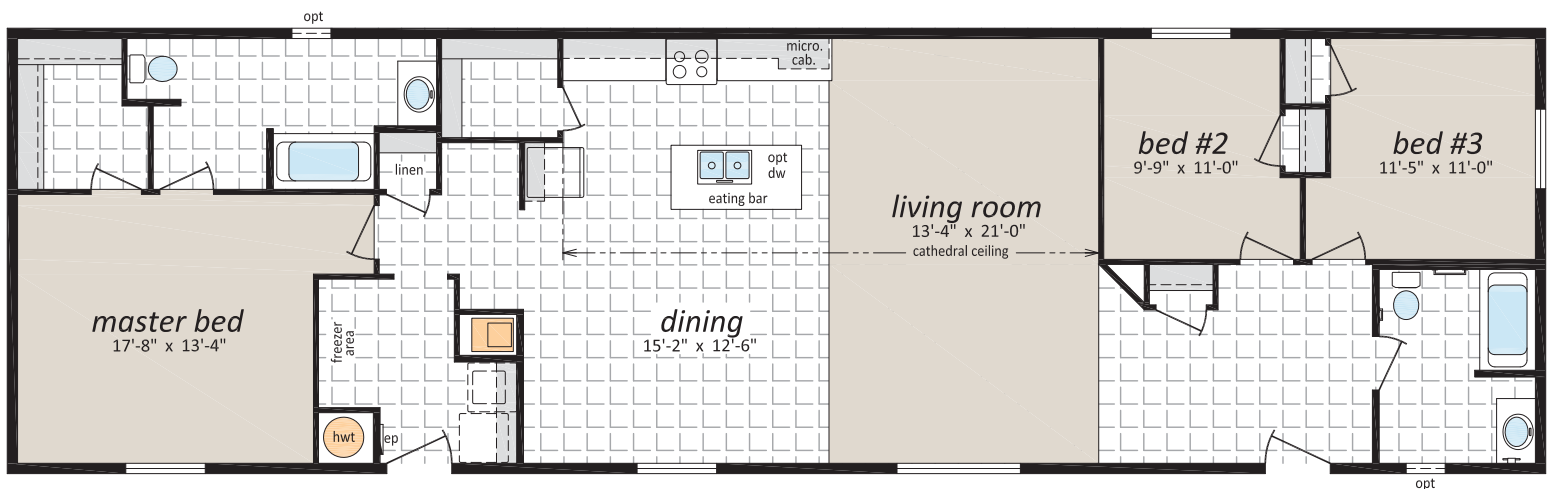

CJS Series 22' Wide Homes

www.sriregent-saville.ca

Note: Some exterior features may be optional or done by others on site.

CJS-2235 22' x 76', 1,672 sq. ft.

Follow us: