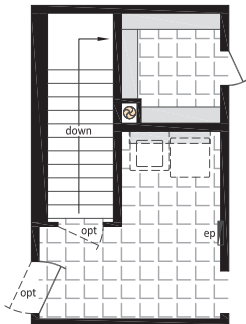

CJS Series 40' Wide Homes

www.sriregent-saville.ca

Note: Some exterior features may be optional or done by others on site.

CJ-4046-1

40' x 46', 1,840 sq. ft.

Proposed Stair Location for Optional Foundation Model