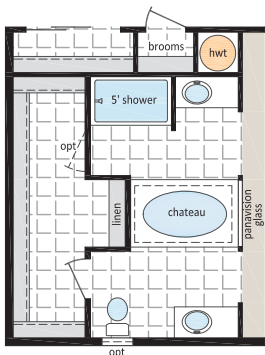

CJS Series 40' Wide Homes

www.sriregent-saville.ca

Note: Some exterior features may be optional or done by others on site.

CJ-4046-1

40' x 46', 1,840 sq. ft.

Proposed Stair Location for Optional Foundation Model