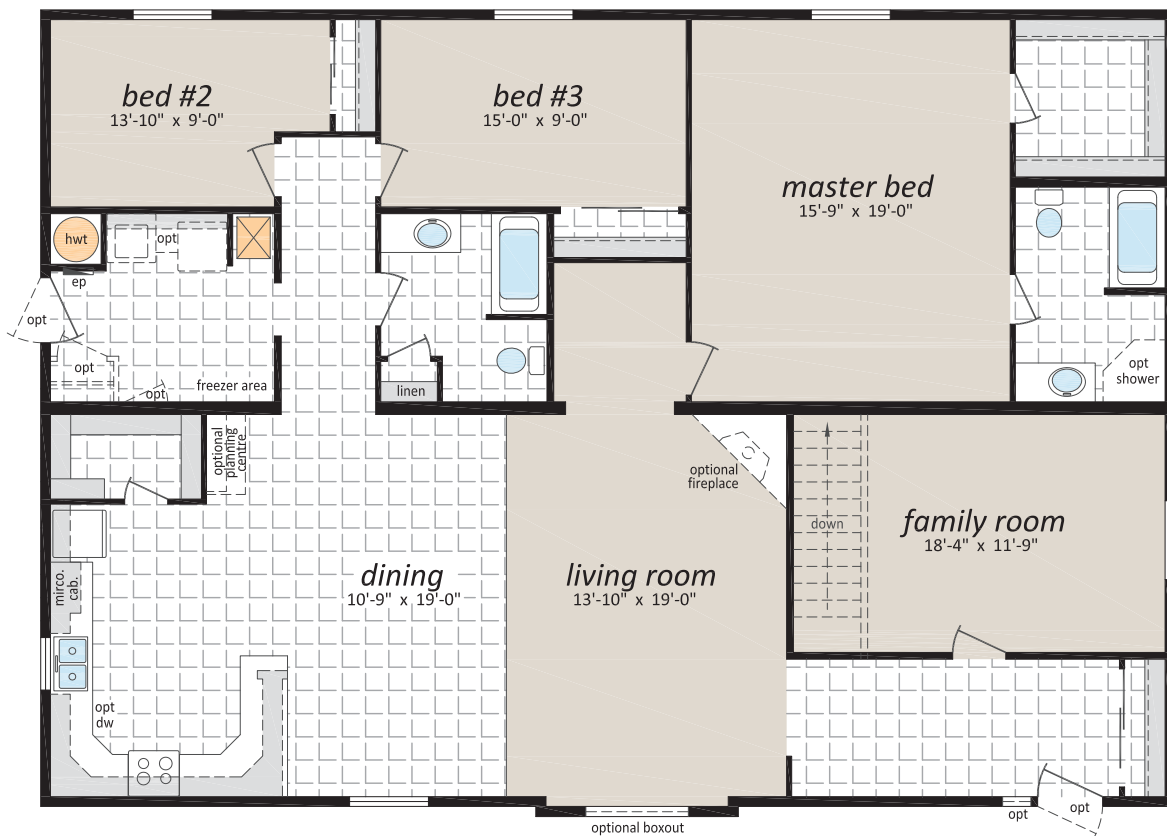

# CJS Series 40' Wide Homes

[www.sriregent-saville.ca](http://www.sriregent-saville.ca)

Note: Some exterior features may be optional or done by others on site.

## CJ-4056-1

40' x 56', 2,240 sq. ft.

Follow us: