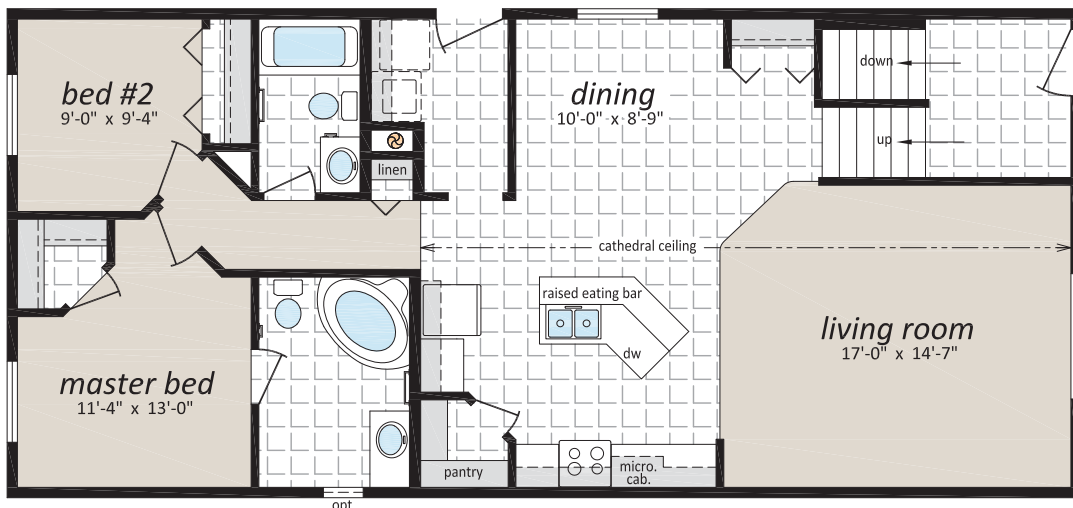

Tamarack Series Foundation Homes

www.sriregent-saville.ca

Note: Some exterior features may be optional or done by others on site.

TK-24007

23'-8" x 52', 1,230 sq. ft.

Follow us: