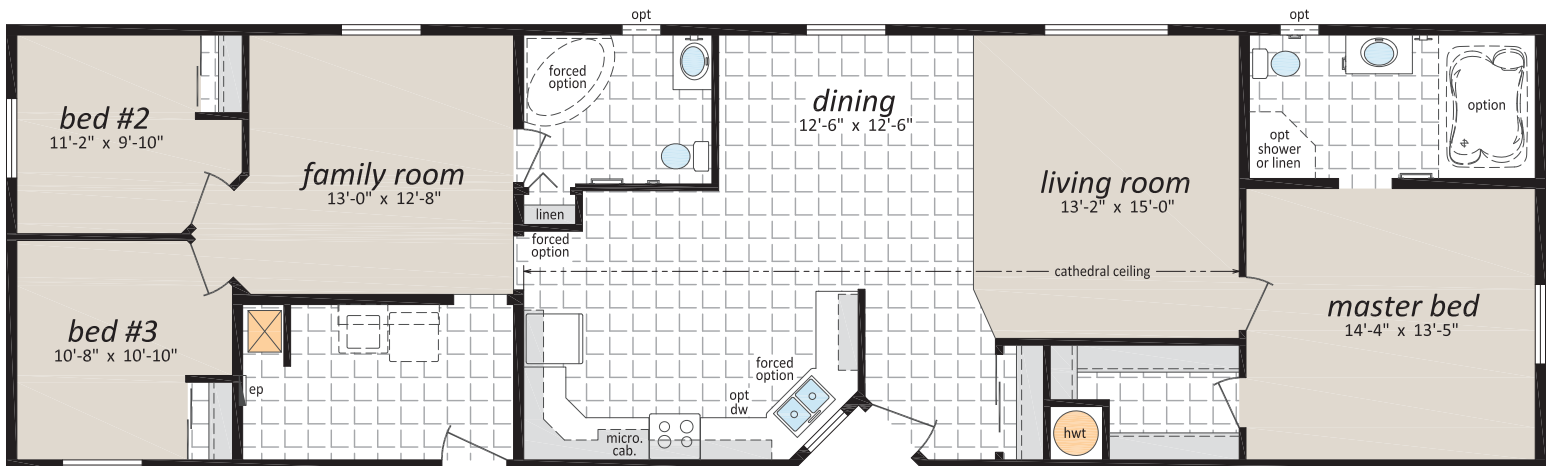

CJS Series

22' Wide Homes

www.sriregent-saville.ca

Note: Some exterior features may be optional or done by others on site.

CJS-2221

22' x 76', 1,672 sq. ft.

Follow us: