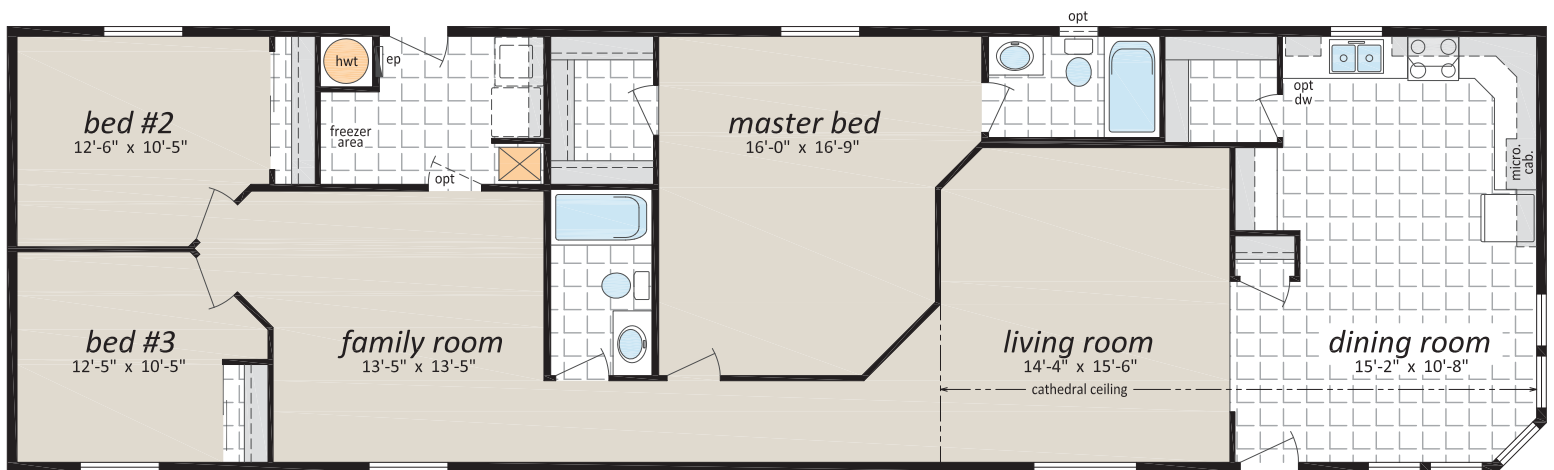

CJS Series

22' Wide Homes

www.sriregent-saville.ca

Note: Some exterior features may be optional or done by others on site.

CJS-2214

22' x 76', 1,672 sq. ft.

Follow us: