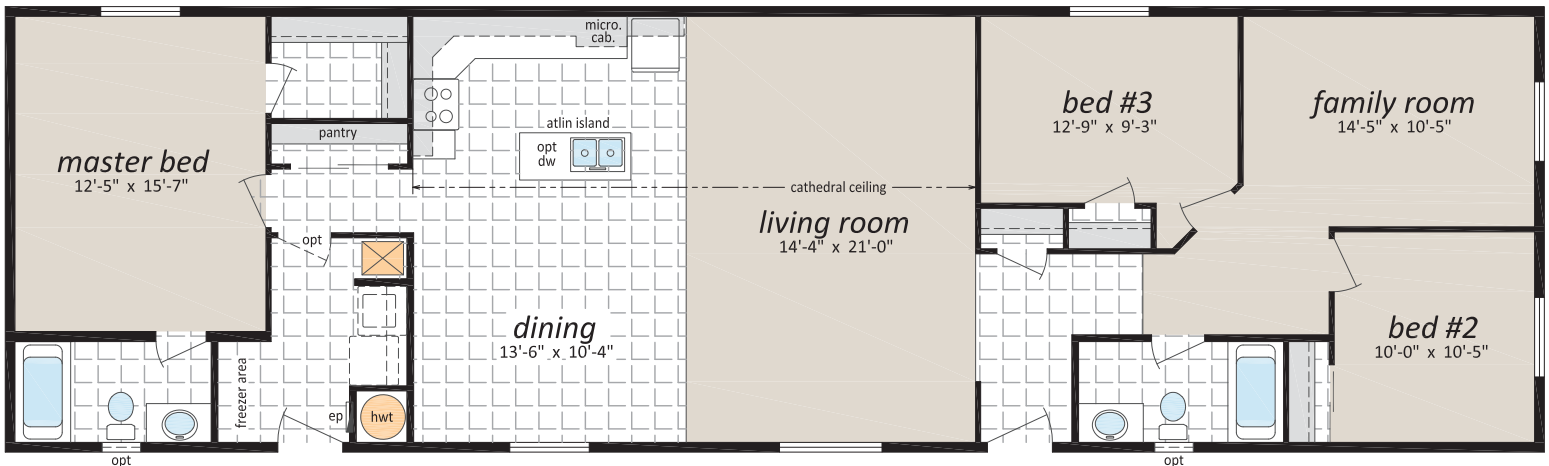

CJS Series

22' Wide Homes

www.sriregent-saville.ca

Note: Some exterior features may be optional or done by others on site.

CJS-2216

22' x 76', 1,672 sq. ft.

Follow us: