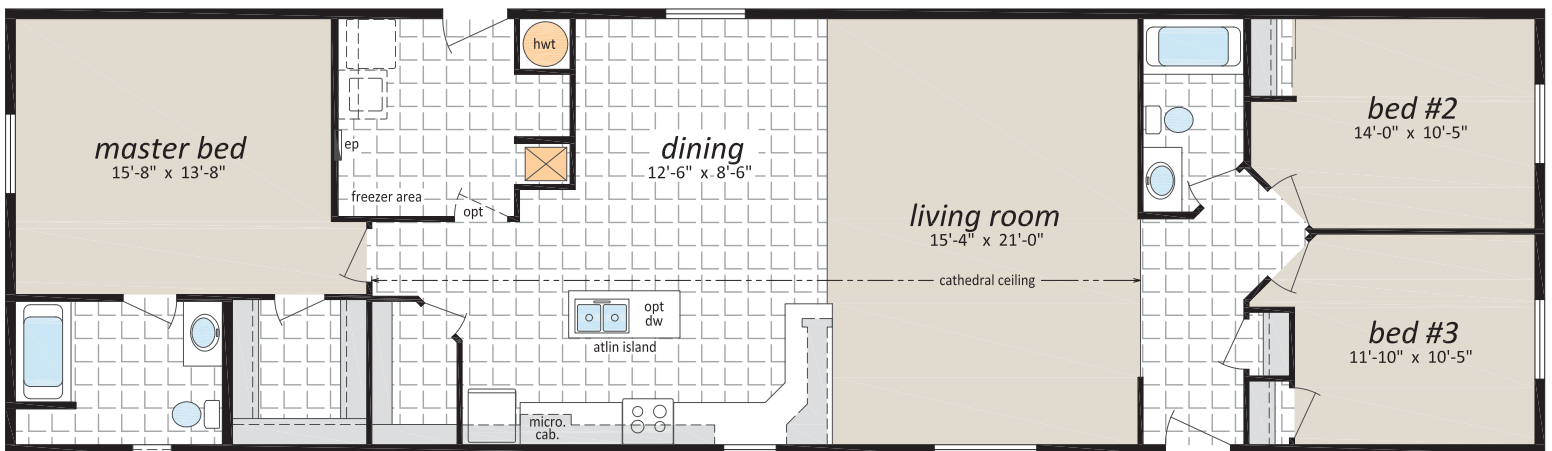

CJS Series

22' Wide Homes

www.sriregent-saville.ca

Note: Some exterior features may be optional or done by others on site.

CJS-2218

22' x 76', 1,672 sq. ft.

Optional
Ensuite

Follow us: