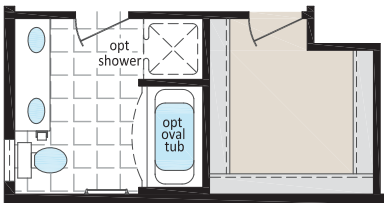

METROPOLIS

HOME SERIES

MT-227601

22' x 76' - 1,672 SQ.FT.

2 BEDS, 2 BATHS OFFICE

Optional
Ensuite & W.I.C.