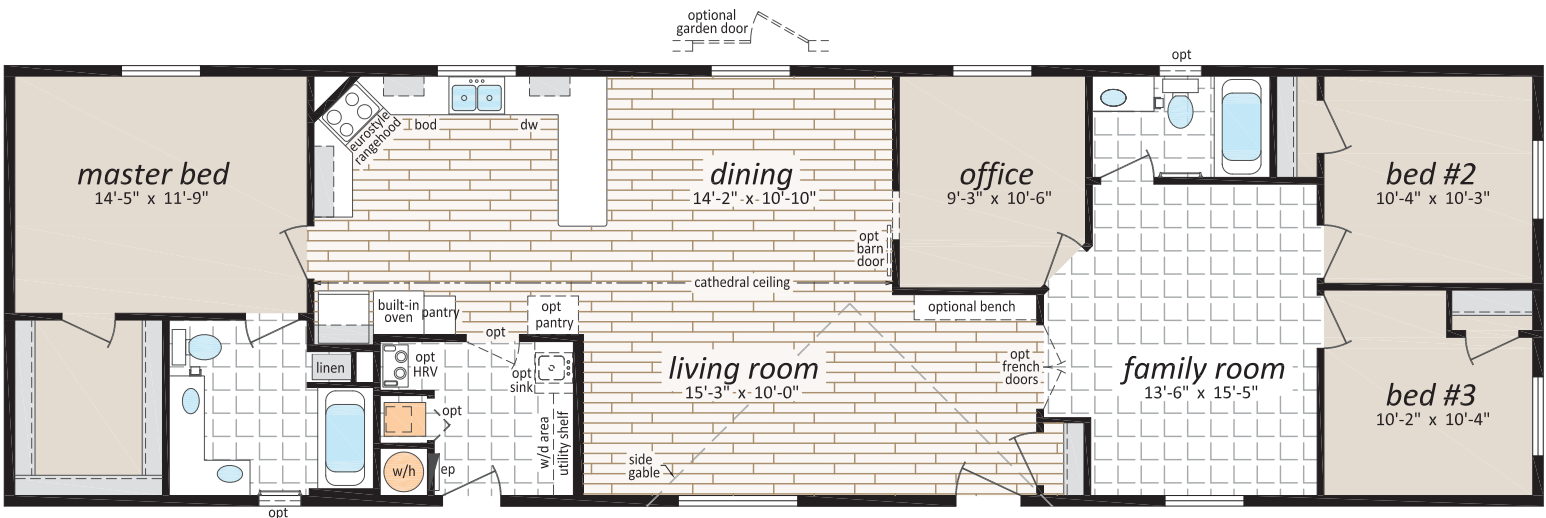

METROPOLIS

HOME SERIES

MT-227601

22' x 76' - 1,672 SQ.FT.

2 BEDS, 2 BATHS OFFICE

Optional
Ensuite & W.I.C.