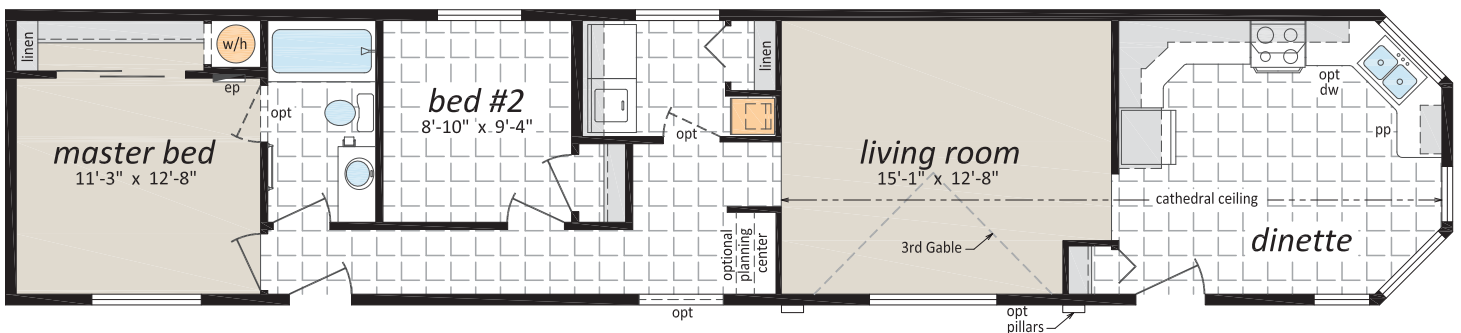

The Columbia Series

14' Wide Single Section Homes

"The Terrace Series"

CS-410E, 14' x 67', 938 sq. ft.

www.srikelowna.ca

Follow us: 